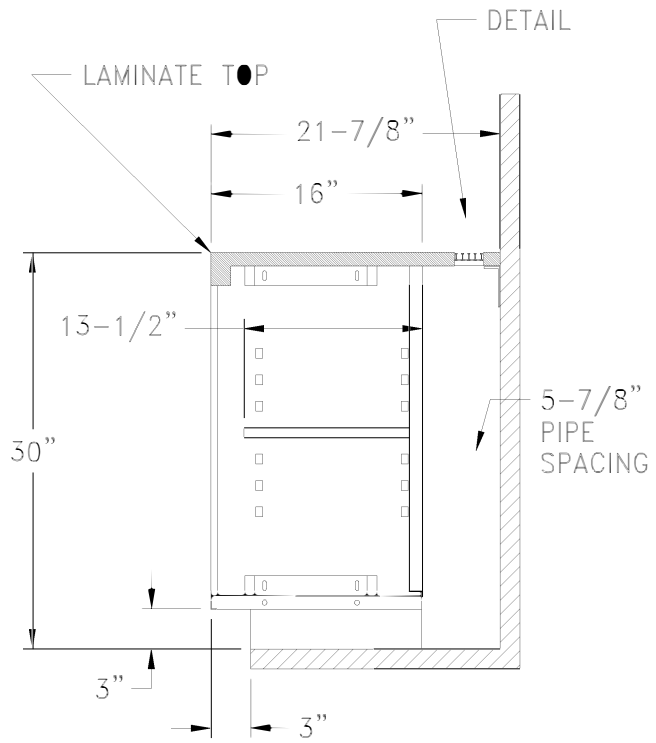

PAINTED BACK WALL ANGLE (STEEL)

DETAIL

DETAIL

LAMINATE TOP

21-7/8"

16"

13-1/2"

30"

5-7/8"
PIPE
SPACING

3"

3"

NOTE: Dimensions Subject to Change Due to Regular Design Improvements

**HVAC
CUSTOM ENCLOSURE**

255 Great Arrow Ave
Buffalo, NY 14207
Phone: 716-646-0900

CONTRACTOR: _____ REPRESENTATIVE: _____