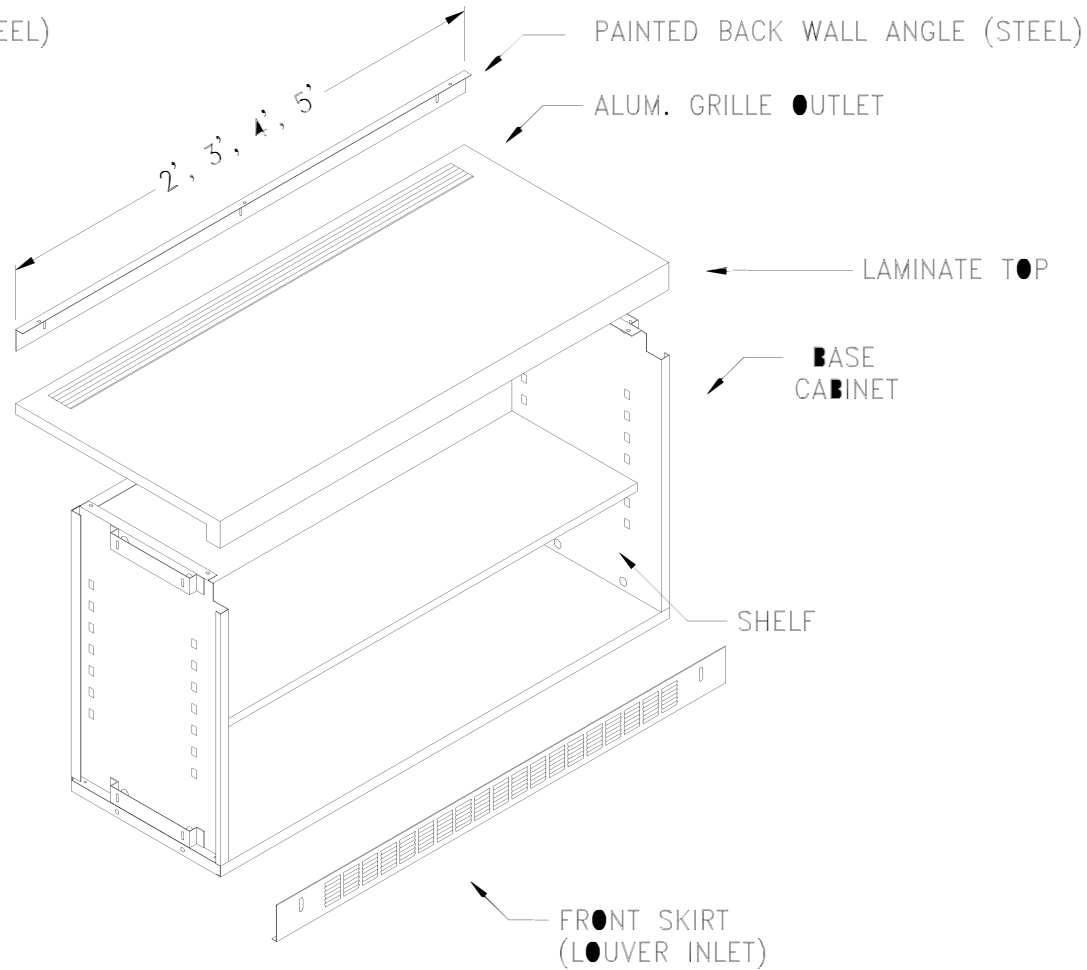

PAINTED BACK WALL ANGLE (STEEL)

DETAIL

DETAIL

LAMINATE TOP

21-7/8"

16"

13-1/2"

30"

5-7/8"
PIPE
SPACING

3"

3"

NOTE: Dimensions Subject to Change Due to Regular Design Improvements

**HVAC
CUSTOM ENCLOSURE**

255 Great Arrow Ave
Buffalo, NY 14207
Phone: 716-646-0900

CONTRACTOR: _____ REPRESENTATIVE: _____